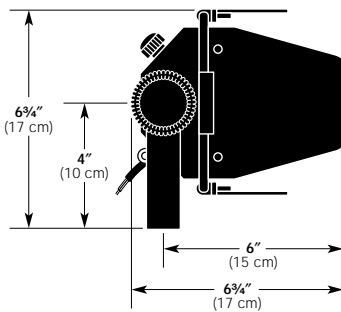

Specifications subject to change without notice.

**650/1000-WATT
OPEN-FACE Q-LITE AND Q-LITE JR.¹**

Features

- Ventilated steel housing
- Broad even beam
- Compact and lightweight
- Wide range of lamps
- Color frame, snoot / color frame holder, and safety cable with spring clip included
- U.L.- and c.U.L.-listed for 650 watts for the Q-Lite-Jr.¹ and 1000 watts for the Q-Lite
- Made in the U.S.A.

Yoke: Rigid flat steel with dual-locking-dog tilt handles.

Reflector: Peened specular aluminum.

Socket: Recessed single-contact, two provided. Tool-free relamping.

Rating: For Q-LITE, 120/240 volts AC/DC operation, 8.3/4.2 amps, 1000 watts maximum; for Q-LITE-JR,¹ 120/240 volts AC/DC operation, 5.4/2.7 amps, 650 watts maximum.