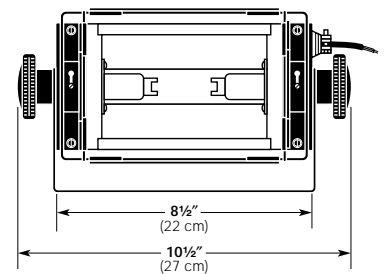

Q-LITE-JR¹

1. Discontinued as of 8/25/03. Available while supplies last.