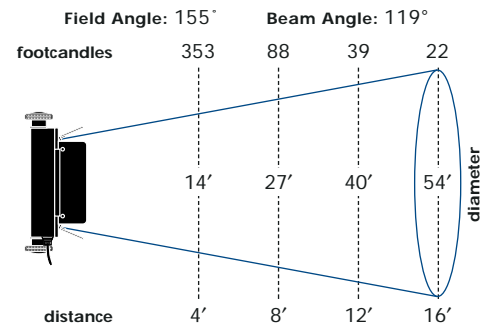

HORIZONTAL

Q-LITE-JR¹ LAMP INFORMATION

watts	volts	ANSI code	color temp. (°K)	rated life (hrs)	rated lumens	correction factor	finish
650	120	FAD	3200	100	16,500	1.00	Clear
650	120	FBX	3200	100	16,000	--	Frost
650	120	DWY	3400	25	20,000	1.20	Clear
650	120	FCA	3400	25	19,000	--	Frost
240	120	FFM	3200	75	11,000	0.67	Clear
200	120	FDA	3200	250	10,400	0.63	Frost
200	120	EHR S	3000	2,000	7,800	0.47	Clear
200	120	EHR GE	2900	2,000	7,750	0.47	Frost
300	120	EHP S	3000	2,500	5,600	0.34	Clear
300	120	EHP GE	2900	2,500	5,650	0.34	Frost
300	120	EHX	3000	2,500	4,900	--	Clear

¹ Discontinued as of 8/25/03. Available while supplies last.