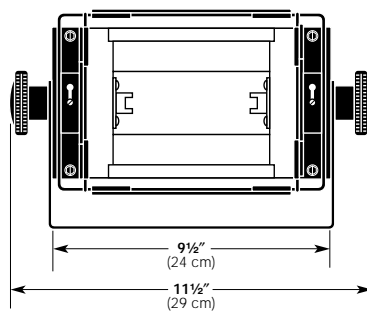

Fixture Type:

These open-face luminaires are compact, lightweight, multi-purpose flood/fill lights ideal for stage, studio and location lighting applications. Designed to operate high-color-temperature tungsten-halogen lamps, these units are well suited for use in tight or confined spaces where maximum light output and beam spread are required for fill or flood lighting.

Specifications subject to change without notice.

**650/1000-WATT
OPEN-FACE Q-LITE AND Q-LITE JR.¹**

Features

- Ventilated steel housing
- Broad even beam
- Compact and lightweight
- Wide range of lamps
- Color frame, snoot / color frame holder, and safety cable with spring clip included
- U.L.- and c.U.L.-listed for 650 watts for the Q-Lite-Jr.¹ and 1000 watts for the Q-Lite
- Made in the U.S.A.

Q-LITE

1. Discontinued as of 8/25/03. Available while supplies last.