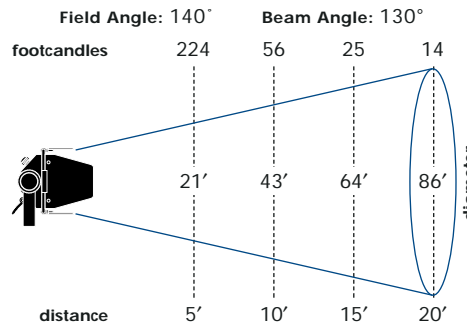

Weight: Approx. 7 lbs. (3.15 Kg) for Q-LITE; approx. 6 lbs. (2.7 Kg) for Q-LITE-JR.¹

Catalog
Numbers

Q-LITE

Q-LITE-JR¹ (see footnote)

Q-LITE PHOTOMETRIC DATA WITH FCM LAMP

VERTICAL

HORIZONTAL

Q-LITE LAMP INFORMATION