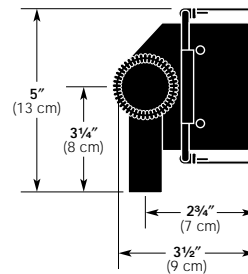

Q-LITE-JR¹