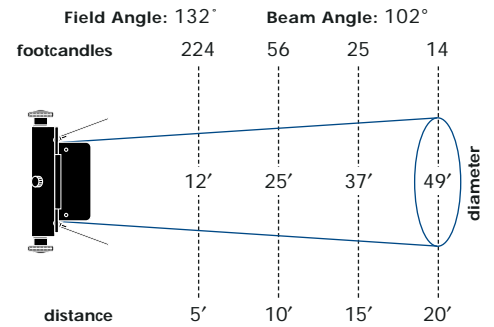

Weight: Approx. 7 lbs. (3.15 Kg) for Q-LITE; approx. 6 lbs. (2.7 Kg) for Q-LITE-JR.¹

Catalog
Numbers

Q-LITE

Q-LITE-JR¹ (see footnote)

Q-LITE PHOTOMETRIC DATA WITH FCM LAMP

VERTICAL

HORIZONTAL

Q-LITE LAMP INFORMATION