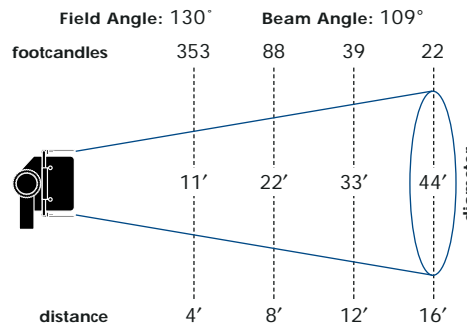

Q-LITE-JR¹ PHOTOMETRIC DATA WITH FAD LAMP

VERTICAL